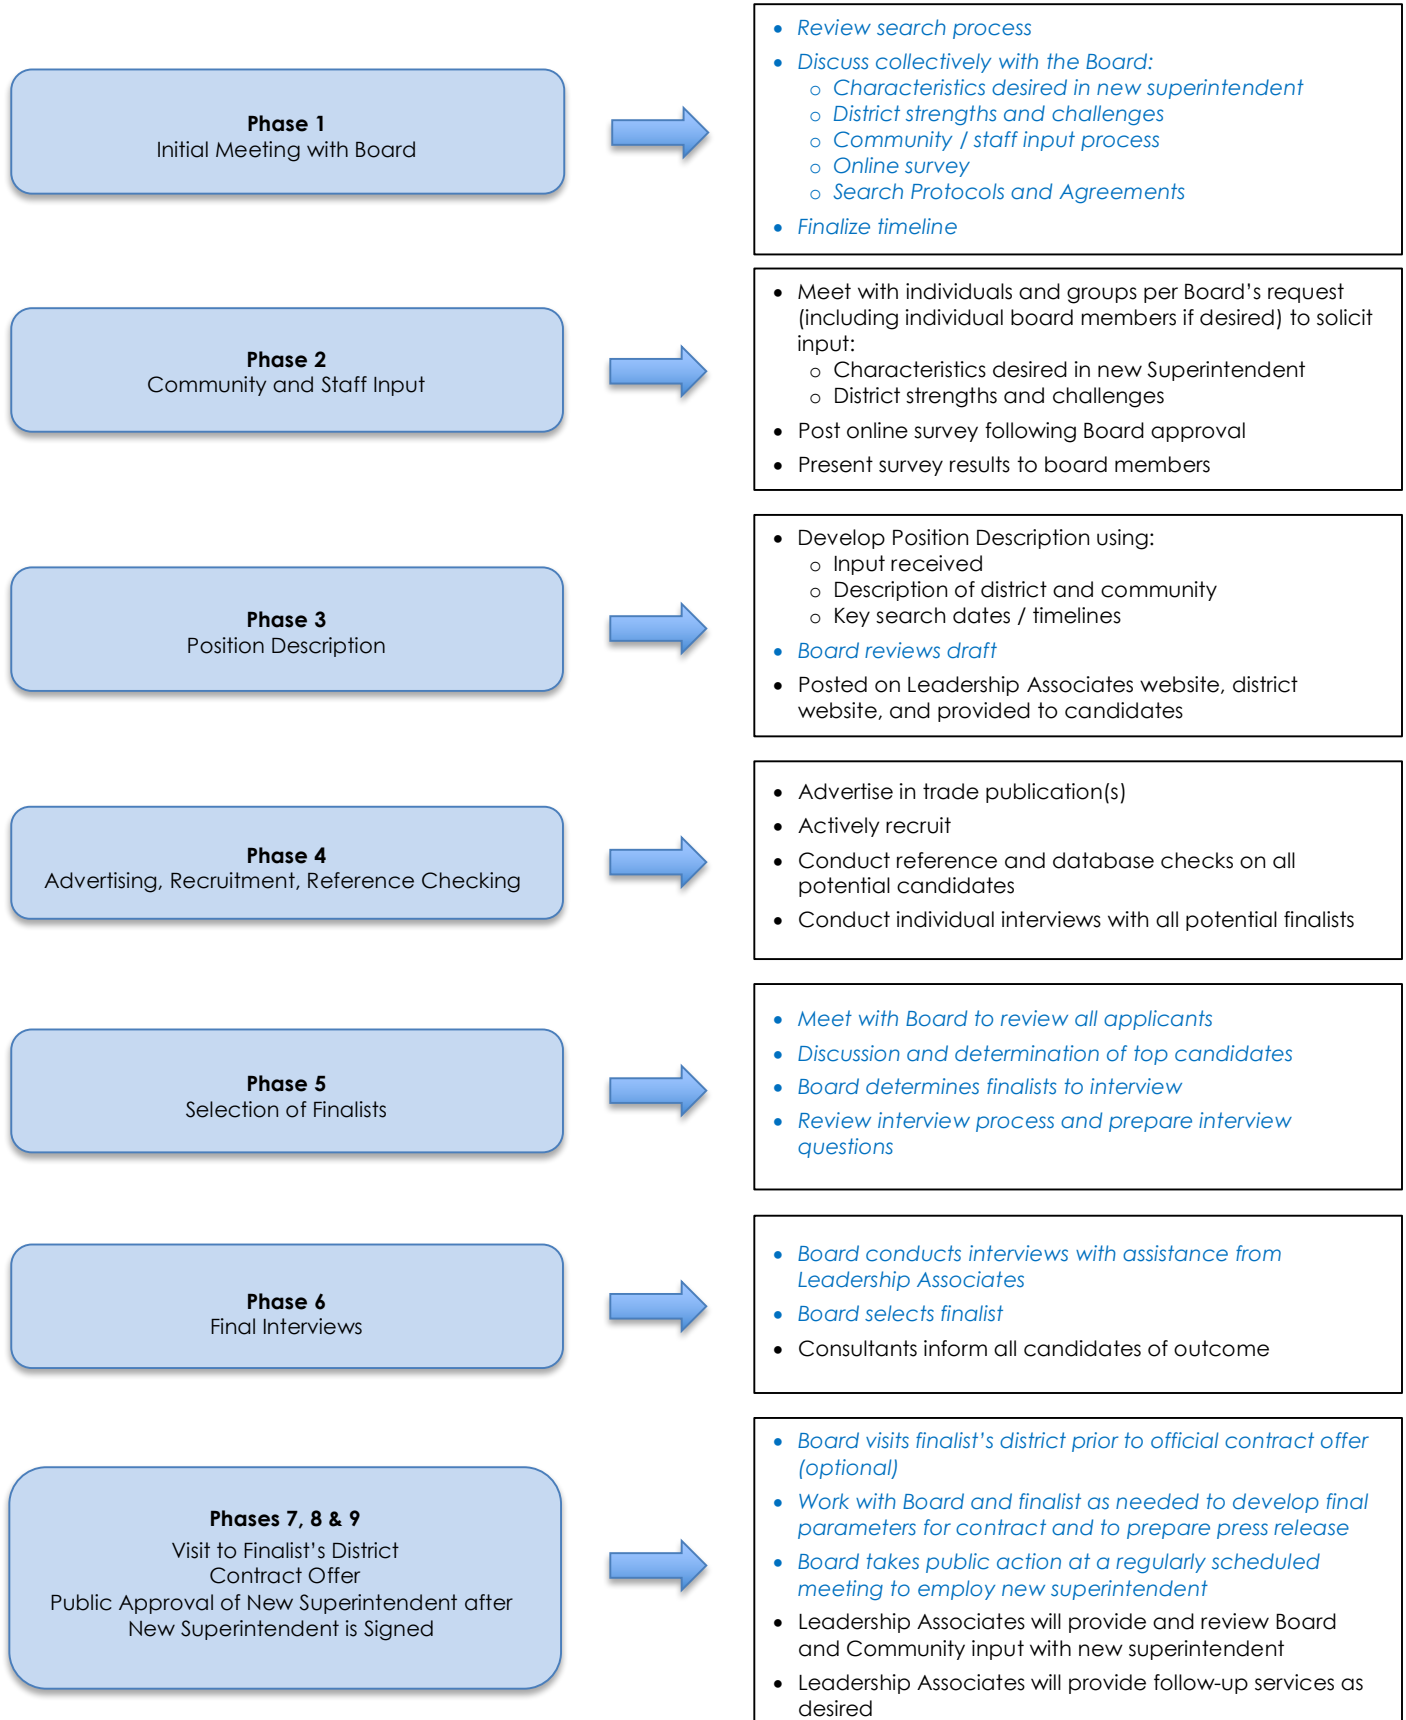

LE GRAND UNION ELEMENTARY SCHOOL DISTRICT SUPERINTENDENT SEARCH PROCESS

Note: *Blue italicized text* indicates Board Participation